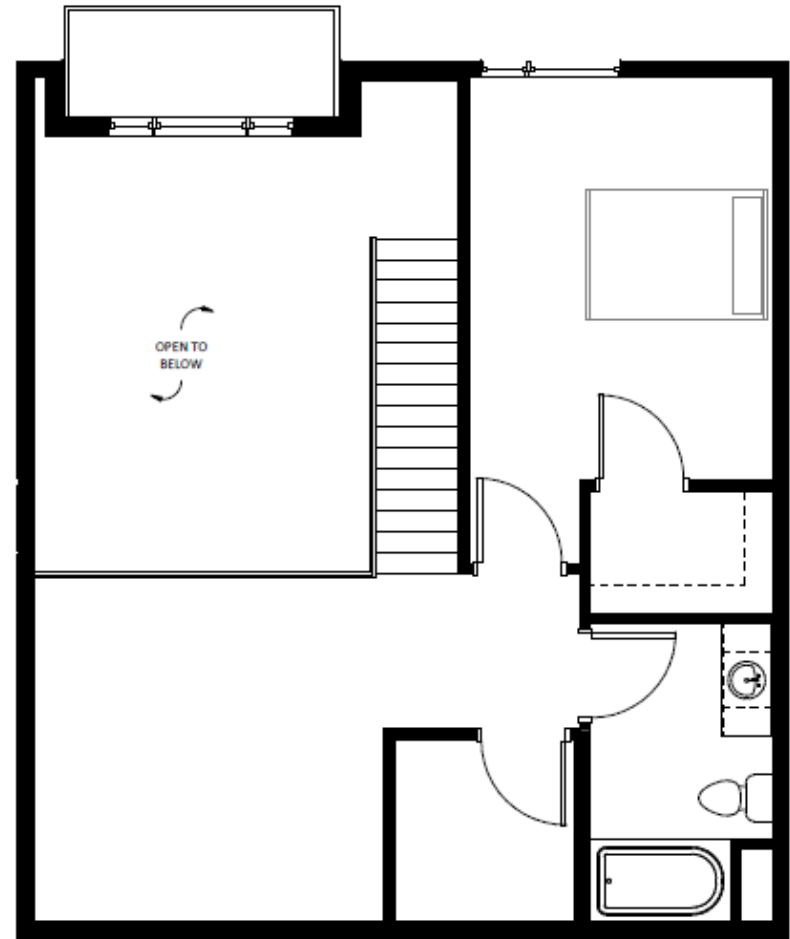

① 2 B.R. W/DEN LOFT UNIT - 2D LOWER LEVEL - 1,279 SF  
SCALE: 1/4" = 1'-0"

② 2 B.R. W/ DEN LOFT UNIT - 2D UPPER LEVEL  
SCALE: 1/4" = 1'-0"